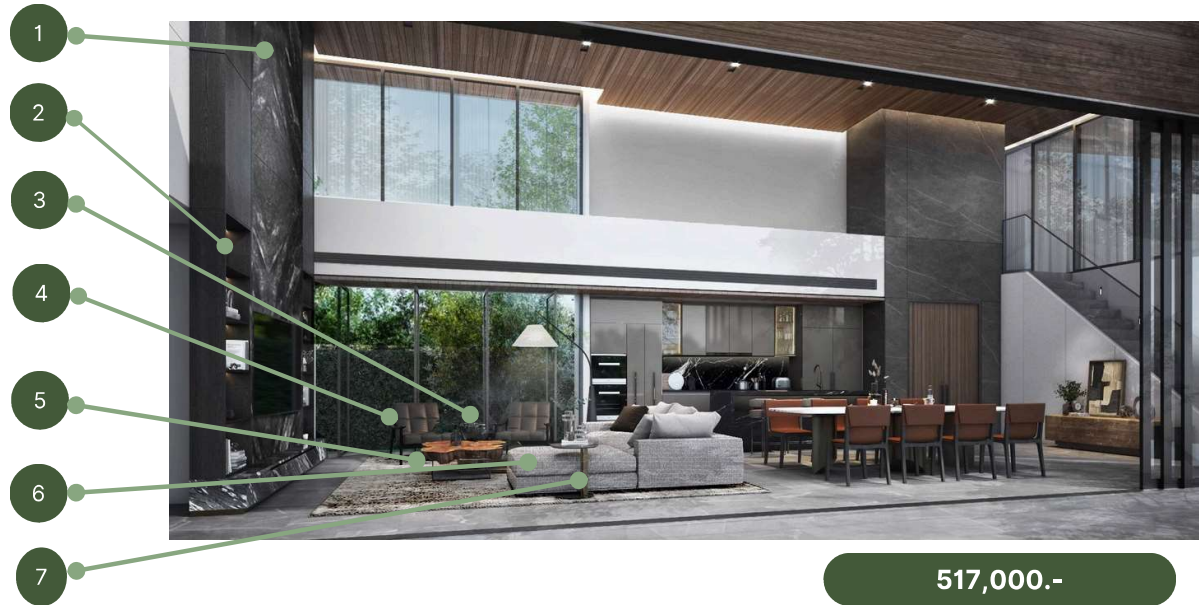

Smeg Dishwasher

1 Set

37,000.-

LIEBHERR Wine Cooler and Electrolux Fridge

1 Set

108,000.-

1	J01-1	Decoration wall : Marble	1 Set	200,000.-
2	J01-2	TV Carbinet : Wood cover veneer	1 Set	150,000.-
3	T4	Side table : Wood	1 Piece	10,500.-
4	S2	Arm chair : Wood and leather	2 Pieces	40,000.-
5	T2	Coffee table : Top wood and Glass 10 mm. thick, Tempered glass	1 Piece	43,000.-
6	S1	L shape sofa : Wood and Fabric	1 Set	63,000.-
7	T3	Side table : Stainless and marble	1 Piece	10,500.-
				<b>517,000.-</b>