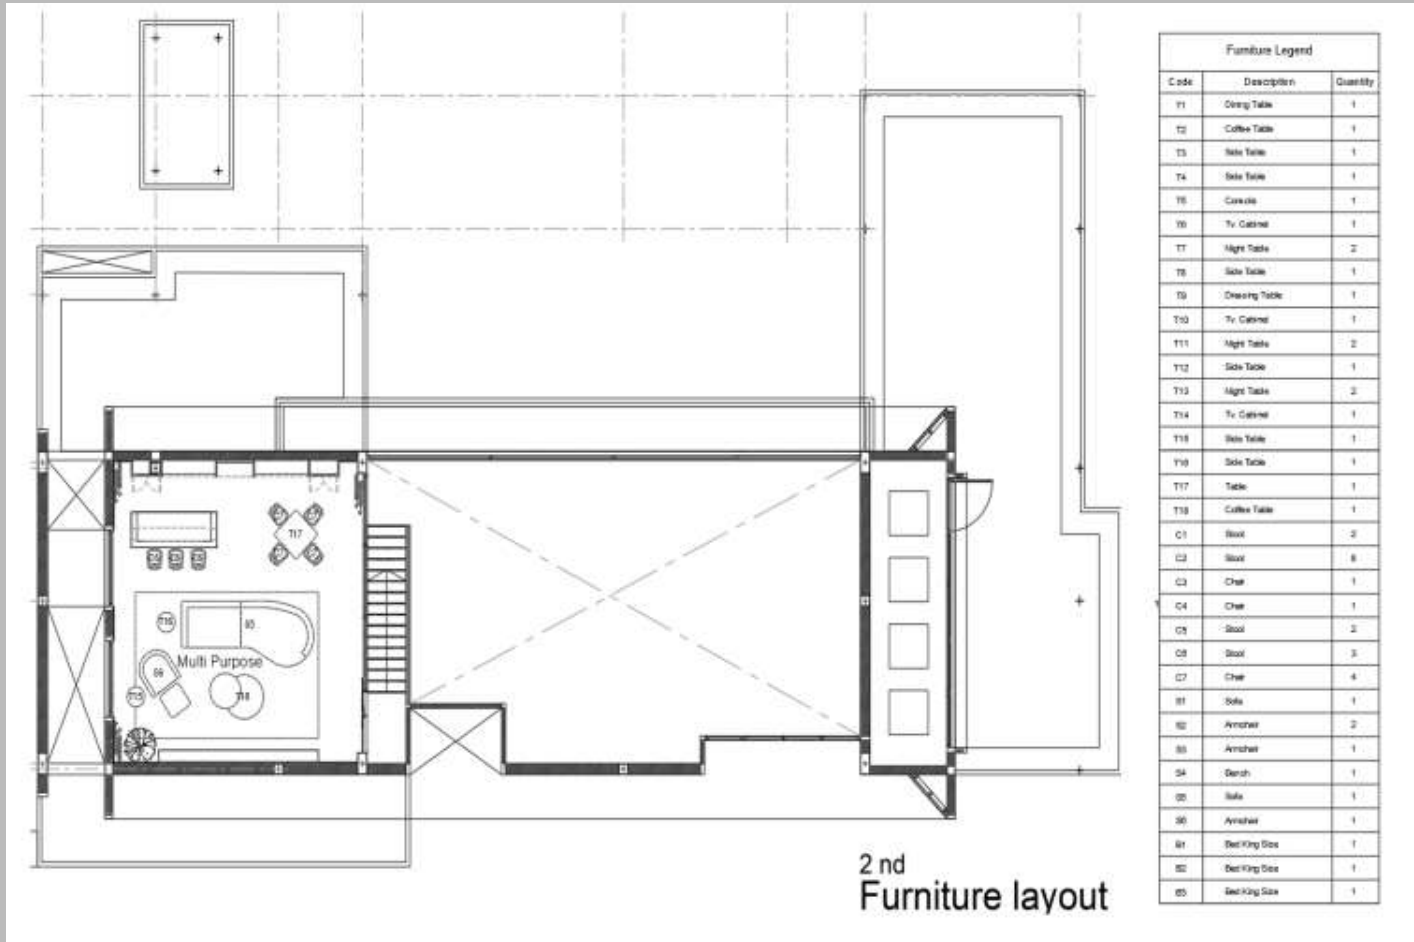

# Onyx Plan

- 1 Interior ceiling : Wood or Aluminium wood paint. (Client choose)
- 2 Interior wall : Smooth plaster, painted with acrylic wall paint
- 3 Interior floor : Porcelain tile size 60x120 cm.
- 4 Pantry : Wood and synthetic stone