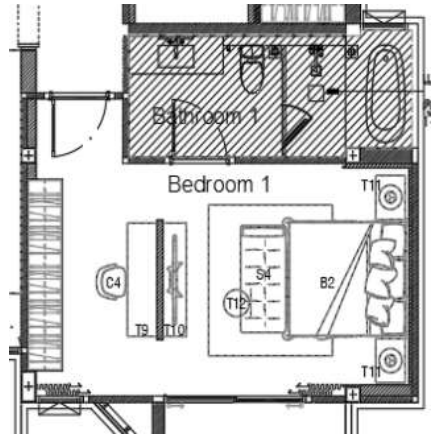

5 Door and Window : Aluminum Euro profile frame.  
Glass 6 mm. thick, Tempered glass

377,000.-

1 J06 Wardrobe : Wood and glass

1 Set

230,000.-

2 Partition : Wood and Mirror

1 Piece

55,000.-

3 T9+C4 Table set : Wood cover veneer and wood chair

1 Piece

50,000.-

4 T10 TV Sideboard : Wood

1 Piece

42,000.-

				288,000.-
1	SP1PN1	Wall decoration : Wood	1 Set	77,500.-
2	S4	Bench : Steel and leather	1 Piece	15,000.-
3	B2	Bed : Wood and leather	1 Piece	48,000.-
4	T11	Side table : Steel and wood	2 Pieces	13,000.-
		Curtain	1 Room	45,000.-
		wallpaper	1 Room	30,000.-