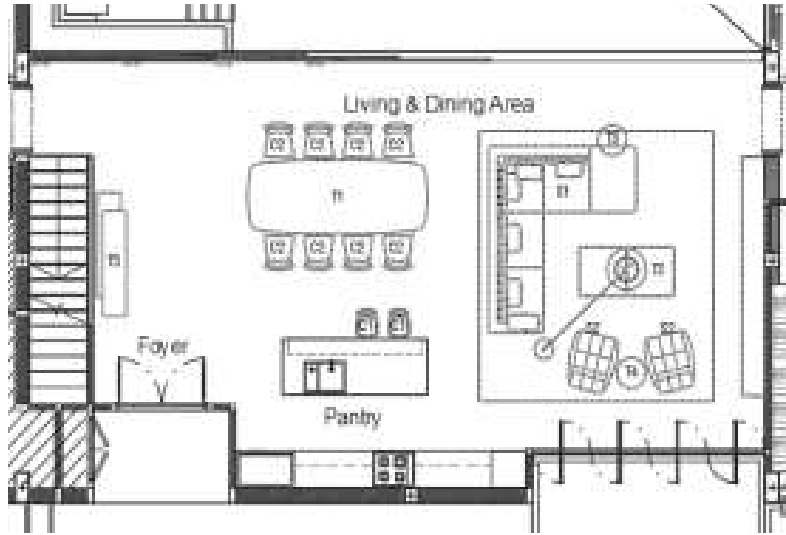

Smeg Dishwasher

1 Set

37,000.-

LIEBHERR Wine Cooler and Electrolux Fridge

1 Set

108,000.-

1	J01-1	Decoration wall : Marble	1 Set	200,000.-
2	J01-2	TV Carbinet : Wood cover veneer	1 Set	150,000.-
3	T4	Side table : Wood	1 Piece	10,500.-
4	S2	Arm chair : Wood and leather	2 Pieces	40,000.-
5	T2	Coffee table : Top wood and Glass 10 mm. thick, Tempered glass	1 Piece	43,000.-
6	S1	L shape sofa : Wood and Fabric	1 Set	63,000.-
7	T3	Side table : Stainless and marble	1 Piece	10,500.-
				<b>517,000.-</b>