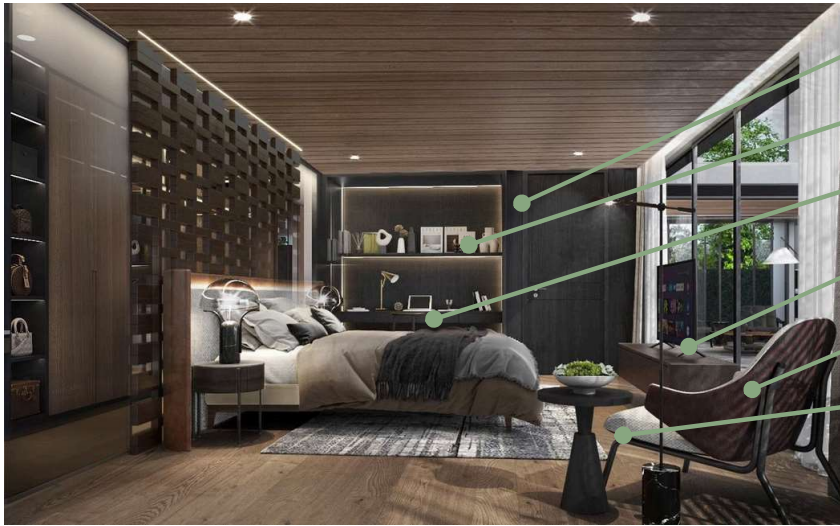

# Onyx : Master Bedroom

Show house

1	J02	Wardrobe : Wood and glass	1 Set	1,176,000.-
2	C5	Stool : Wood and Fabric	1 Piece	460,000.-
3	J03	Partition : Wood and glass	1 Set	5,500.-
4	D04	Walk-in closet door : Frame - Stainless, Door - Mirror	1 Set	255,000.-
5	T7	Side table : Steel cover veneer, top mable	2 Sets	318,000.-
6	B1	Bed : Wood and leather	2 Pieces	19,000.-
		Curtain	1 Piece	62,500.-
			1 Room	56,000.-

# Onyx : Master Bedroom

Show house

- 1
- 2
- 3
- 4
- 5
- 6
- 7

231,000.-

1	WV01	Wall decoration : Wall veneer	1 Set	76,000.-
2	J05	Table set : Wood cover veneer and wood chair	1 Piece	42,000.-
3	C3	Chair : Wood	1 Piece	7,000.-
4	T6	TV Sideboard : Wood	1 Piece	25,000.-
5	S3	Arm chair : Steel, wood and fabric	1 Piece	20,000.-
6	T8	Side table : Wood	1 Piece	7,000.-
7		Bathroom door socket : Wood	2 Pieces	54,000.-