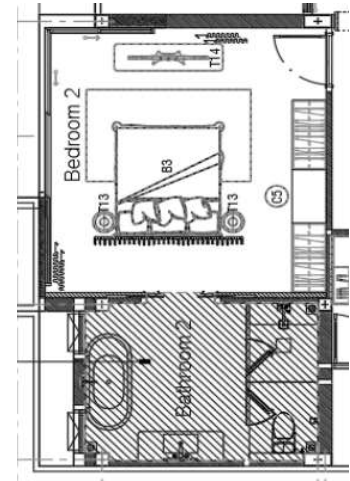

714,000.-

1	Bathroom door socket : Wood	2 Sets	55,000.-
2	J08 Partition : Wood	1 Set	150,000.-
3	J07 Wardrobe : Wood and Mirror	1 Set	350,000.-
4	C5 Stool : Wood and fabric	1 Piece	7,000.-
5	T13 Side table : Steel cover veneer, top mable	2 Pieces	30,000.-
6	B3 Bed : Wood and leather	1 Piece	72,000.-
7	T14 TV Sideboard : Wood	1 Piece	50,000.-