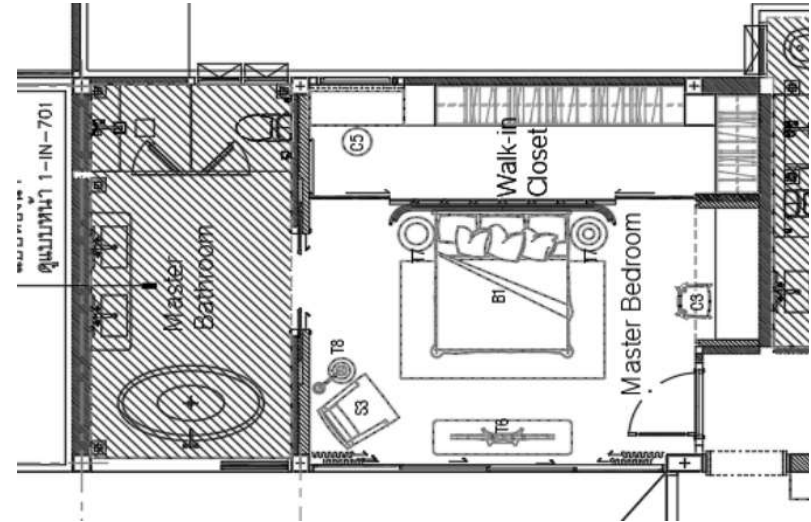

# Onyx : Master Bedroom

Show house

1	J02	Wardrobe : Wood and glass	1 Set	1,176,000.-
2	C5	Stool : Wood and Fabric	1 Piece	460,000.-
3	J03	Partition : Wood and glass	1 Set	5,500.-
4	D04	Walk-in closet door : Frame - Stainless, Door - Mirror	1 Set	255,000.-
5	T7	Side table : Steel cover veneer, top mable	2 Sets	318,000.-
6	B1	Bed : Wood and leather	2 Pieces	19,000.-
		Curtain	1 Piece	62,500.-
			1 Room	56,000.-

# Onyx : Master Bedroom

Show house

- 1
- 2
- 3
- 4
- 5
- 6
- 7

231,000.-

1	WV01	Wall decoration : Wall veneer	1 Set	76,000.-
2	J05	Table set : Wood cover veneer and wood chair	1 Piece	42,000.-
3	C3	Chair : Wood	1 Piece	7,000.-
4	T6	TV Sideboard : Wood	1 Piece	25,000.-
5	S3	Arm chair : Steel, wood and fabric	1 Piece	20,000.-
6	T8	Side table : Wood	1 Piece	7,000.-
7		Bathroom door socket : Wood	2 Pieces	54,000.-