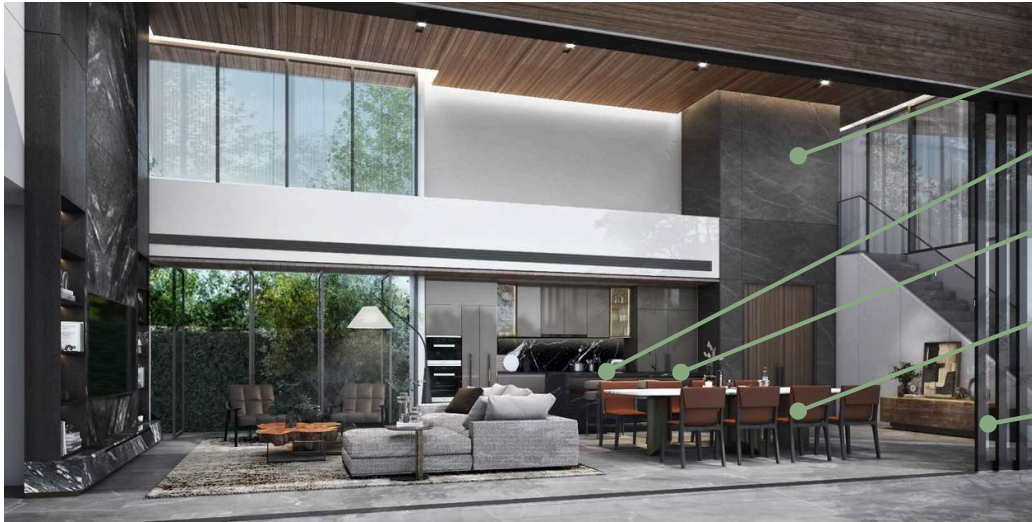

Smeg Dishwasher

1 Set

37,000.-

LIEBHERR Wine Cooler and Electrolux Fridge

1 Set

108,000.-

1	J01-1	Decoration wall : Marble	1 Set	200,000.-
2	J01-2	TV Carbinet : Wood cover veneer	1 Set	150,000.-
3	T4	Side table : Wood	1 Piece	10,500.-
4	S2	Arm chair : Wood and leather	2 Pieces	40,000.-
5	T2	Coffee table : Top wood and Glass 10 mm. thick, Tempered glass	1 Piece	43,000.-
6	S1	L shape sofa : Wood and Fabric	1 Set	63,000.-
7	T3	Side table : Stainless and marble	1 Piece	10,500.-
				<b>517,000.-</b>