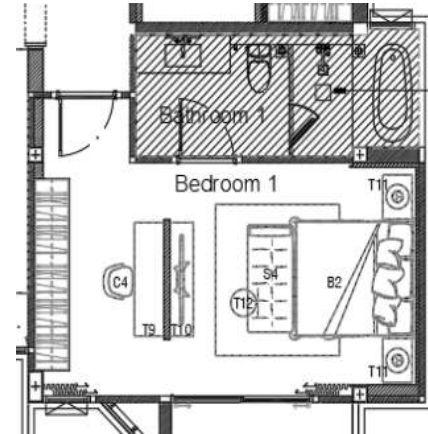

# Onyx : Master Bedroom

Show house

1	J02	Wardrobe : Wood and glass	1 Set	1,176,000.-
2	C5	Stool : Wood and Fabric	1 Piece	460,000.-
3	J03	Partition : Wood and glass	1 Set	5,500.-
4	D04	Walk-in closet door : Frame - Stainless, Door - Mirror	1 Set	255,000.-
5	T7	Side table : Steel cover veneer, top mable	2 Sets	318,000.-
6	B1	Bed : Wood and leather	2 Pieces	19,000.-
		Curtain	1 Piece	62,500.-
			1 Room	56,000.-

# Onyx : Master Bedroom

Show house

- 1
- 2
- 3
- 4
- 5
- 6
- 7

231,000.-

1	WV01	Wall decoration : Wall veneer	1 Set	76,000.-
2	J05	Table set : Wood cover veneer and wood chair	1 Piece	42,000.-
3	C3	Chair : Wood	1 Piece	7,000.-
4	T6	TV Sideboard : Wood	1 Piece	25,000.-
5	S3	Arm chair : Steel, wood and fabric	1 Piece	20,000.-
6	T8	Side table : Wood	1 Piece	7,000.-
7		Bathroom door socket : Wood	2 Pieces	54,000.-

5 Door and Window : Aluminum Euro profile frame.  
Glass 6 mm. thick, Tempered glass

377,000.-

1 J06 Wardrobe : Wood and glass

1 Set

230,000.-

2 Partition : Wood and Mirror

1 Piece

55,000.-