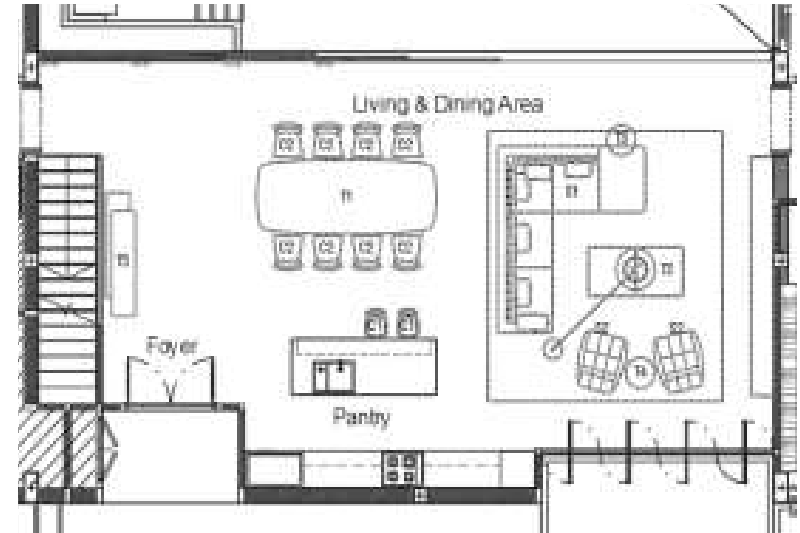

Smeg Dishwasher

1 Set

37,000.-

LIEBHERR Wine Cooler and Electrolux Fridge

1 Set

108,000.-

1	J01-1	Decoration wall : Marble	1 Set	200,000.-
2	J01-2	TV Carbinet : Wood cover veneer	1 Set	150,000.-
3	T4	Side table : Wood	1 Piece	10,500.-
4	S2	Arm chair : Wood and leather	2 Pieces	40,000.-
5	T2	Coffee table : Top wood and Glass 10 mm. thick, Tempered glass	1 Piece	43,000.-
6	S1	L shape sofa : Wood and Fabric	1 Set	63,000.-
7	T3	Side table : Stainless and marble	1 Piece	10,500.-
				<b>517,000.-</b>