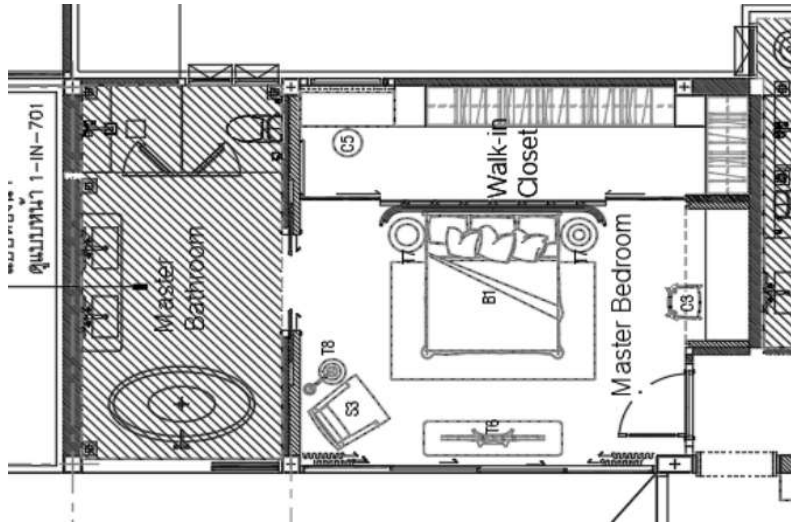

# Onyx : Master Bedroom

Show house

1	J02	Wardrobe : Wood and glass	1 Set	1,176,000.-
2	C5	Stool : Wood and Fabric	1 Piece	460,000.-
3	J03	Partition : Wood and glass	1 Set	5,500.-
4	D04	Walk-in closet door : Frame - Stainless, Door - Mirror	1 Set	255,000.-
5	T7	Side table : Steel cover veneer, top mable	2 Sets	318,000.-
6	B1	Bed : Wood and leather	2 Pieces	19,000.-
		Curtain	1 Piece	62,500.-
			1 Room	56,000.-